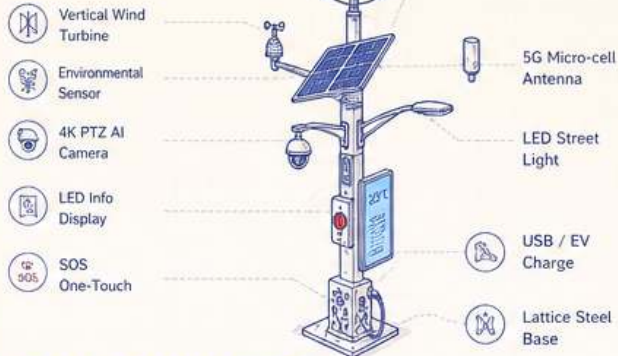

SIX SMART POLE SERIES

One pole platform. Six form-factors. Endless possibilities.

01 · COASTAL & OFF-GRID

Wind + Solar Hybrid Smart Pole

Off-grid 10-in-1 smart pole · LED + camera + 5G + sensors + EV + SOS · 50 m/s typhoon survival.

USD 850 – 50,000+