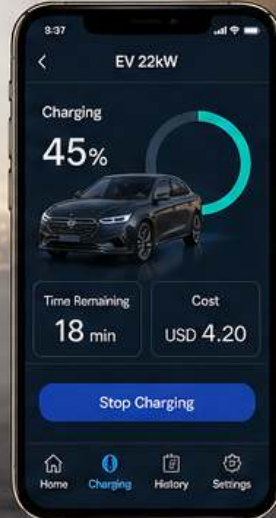

02 · CIGS SMART LANDSCAPE LIGHT

POLE-AS-PHOTOVOLTAIC APP

Manage every pillar · push every message · charge every car.

Section Power Monitoring

Real-time output of each CIGS section · daily/weekly/monthly trends

Transparent Display Manager

Push branded messages and emergency alerts to OLED panels

Hologram Content CMS

Schedule and rotate volumetric ads on holographic crown

Targeted Audio Console

Aim audio beam · adjust angle/power/content per pole

EV Charging Management

22kW fast-charge support · charging history · billing integration

Voice Command Control

Hands-free pole settings

Smart Pole App

iOS 16+ · Android 10+ · Multi-language EN/ES/FR/AR/PT/RU/KO/JA

solartodo.com Email: cinn@solartodo.com