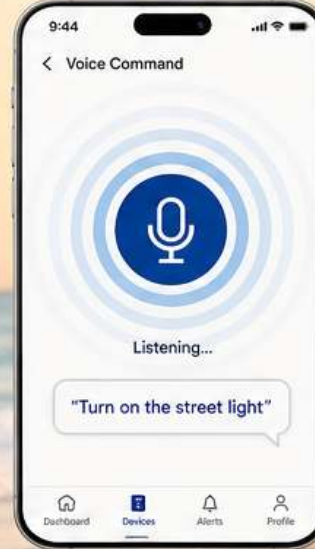

## AI Analytics Dashboard

Traffic flow, people counting, energy analysis and insights

## Voice Command Control

Hands-free control with voice assistant

## Smart Pole App

Your all-in-one smart city assistant

iOS 16+ · Android 10+ · Multi-language: EN/ES/FR/AR/PT/RU/KO/JA

01 · WIND+SOLAR HYBRID SMART STREETLIGHT