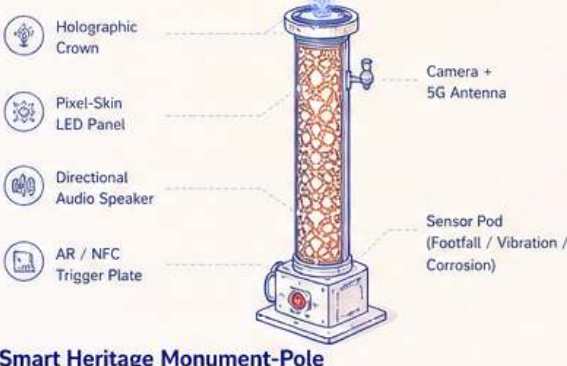

05 · ICONIC & HERITAGE LANDMARK

Smart Heritage Monument-Pole

Pixel skin + holo crown + AR/NFC + audio + camera · cultural design library.

USD 2,500 – 2,000,000+