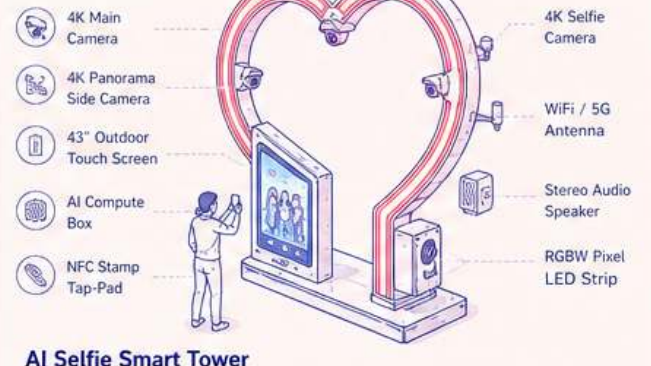

06 · SELFIE TOWER

AI Selfie Smart Tower

Triple 4K cam + AI photographer + 43" screen + NFC stamps · 15 photo plays.

USD 3,000 – 2,000,000+

All six series share the same 70+ module library — pick any combination.