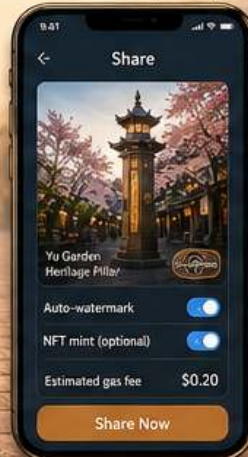

## 6 Share Photos

Auto-watermark · NFT-mint option

**A** Discover  
14 monuments near you · map view

**B** Stamp Collection  
8/14 collected · earn "Shanghai Heritage" badge

**C** AR Story  
scanning · 3D historical scene appearing

**D** Audio Tour  
select your language · AI multilingual · any language the visitor speaks

**E** Festival Mode  
monument lights up red for Lunar New Year tonight 19:00

**F** Share  
auto-watermark · "Yu Garden Heritage Pillar" · NFT mint optional · gas \$0.20