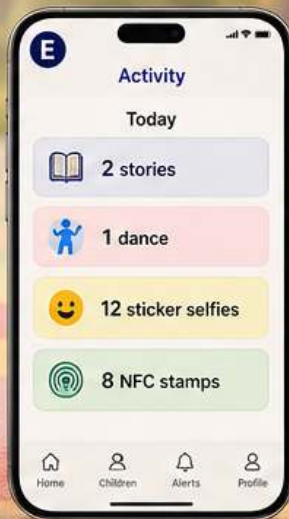

Holiday Mode

Seasonal themes: Christmas / Easter / Lunar New Year / Halloween