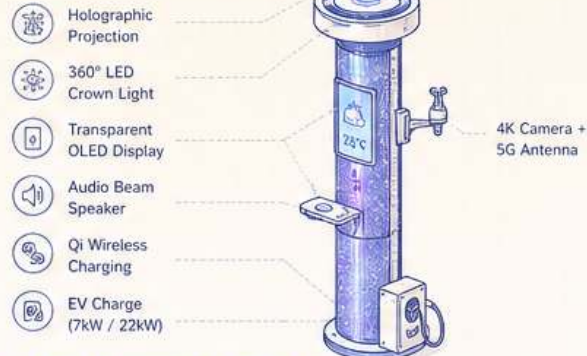

02 · ARCHITECTURAL CIGS

Pole-as-Photovoltaic Smart Pole

CIGS thin-film body · transparent display + holographic crown + EV + audio beam + 5G.

USD 750 – 80,000+