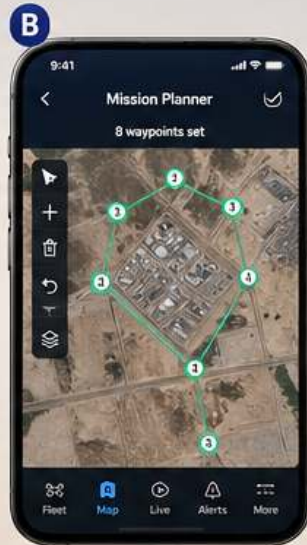

04 · SKY HUB

SKY HUB COMMAND APP

Plan missions · launch drones · review footage · all from your phone.

1. Drone Fleet Status

Live status of every drone-equipped pole

2. Mission Planner

Click route on map · automated waypoint patrol

3. Live Telemetry

First-person view from any drone in real time

4. Auto-Charge Cycle

Drones return to nearest pole when battery <30%

5. Anomaly Detection

AI flags unusual heat / motion / objects

6. Voice Command

"Patrol perimeter" ·
"Scan oilfield section 3"

iOS 16+ · Android 10+ · DJI Dock 3 SDK integrated