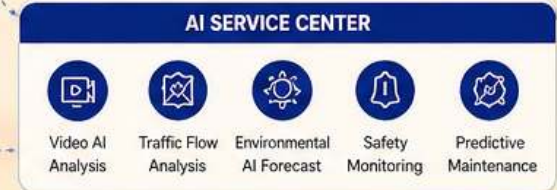

5G / 4G / Fibre · BeiDou / Starlink Backup · Edge AI 8-275 TOPS

solartodo.com · Email: cinn@solartodo.com