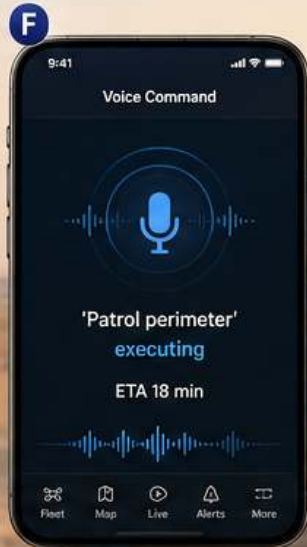

## 4. Auto-Charge Cycle

Drones return to nearest pole when battery <30%

## 6. Voice Command

"Patrol perimeter" ·  
"Scan oilfield section 3"

iOS 16+ · Android 10+ · DJI Dock 3 SDK integrated