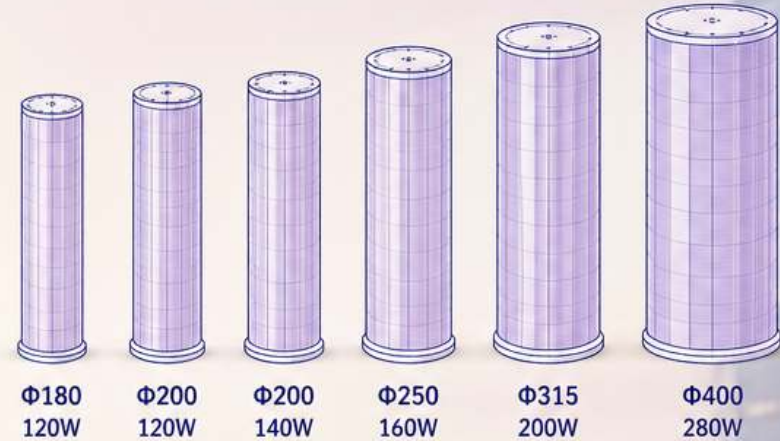

POLE · BATTERY · LED · MODULES

01	Pole height	3 / 4 / 6 / 8 / 10 / 12 m
02	Pole diameter	Φ140 / Φ180 / Φ220 / Φ280 / Φ315 / Φ400
03	Pole material	Anodised aluminium · FRP fibreglass · 304 stainless
04	Surface finish	Anodised matte · brushed · sandblasted · clear coat · custom RAL
05	Multi-section stacking	Single 120–280W · double 240–560W · triple 360–840W · multi-pole microgrid 1.4–8.4kW
06	Battery voltage	12V / 24V / 48V
07	Battery capacity	60 / 100 / 200 / 300 / 400 Ah LiFePO4
08	LED power	40 / 60 / 100 / 150 / 200 W
09	LED form	360° crown ring · slim side wing · concealed inner band · twin-symmetric
10	Backup autonomy	8–12 hours continuous · 3–7 cloudy days
11	IP / IK rating	IP66 · IK09
12	Pole colour	matte black · champagne gold · silver · custom RAL
13	Modules	70+ optional · CIGS exclusives: transparent OLED skin · holographic crown · directional audio · AR trigger
14	Communication	4G LTE · 5G Sub-6 · WiFi 6 · NB-IoT · BeiDou
15	Operating temperature	-30°C ~ +55°C
16	Certification	CE · IEC 61646 (thin film) · TÜV · ISO 9001

8 SIGNATURE FEATURES · 70+ OPTIONAL MODULES

- 360° Solar Pillar
- Transparent Display
- Aerial Hologram
- Touch Screen
- Targeted Audio
- Wireless Charging
- EV Charge Point
- Modular Power Sections

+ exclusives across Display · Audio · Charging · AI categories. See Module Library page.

6 SIZES · ACTUAL-SCALE COMPARISON

Custom diameters Φ140 to Φ400 available · seasonal pole-skin re-wrap on subscription