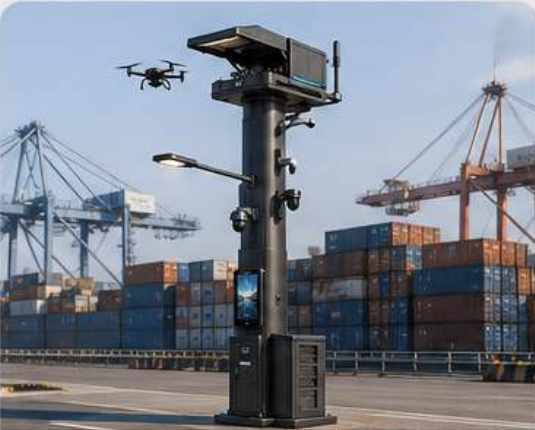

05 Stepped pole + long-clamshell · Gunmetal black · 12m · 1200 + locker
Port / logistics yard drone hub 5 / 8