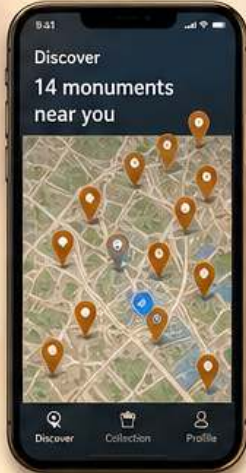

## 6 Share Photos

Auto-watermark · NFT-mint option

**A** Discover  
14 monuments near you · map view

**B** Stamp Collection  
8/14 collected · earn "Shanghai Heritage" badge

**C** AR Story  
scanning · 3D historical scene appearing